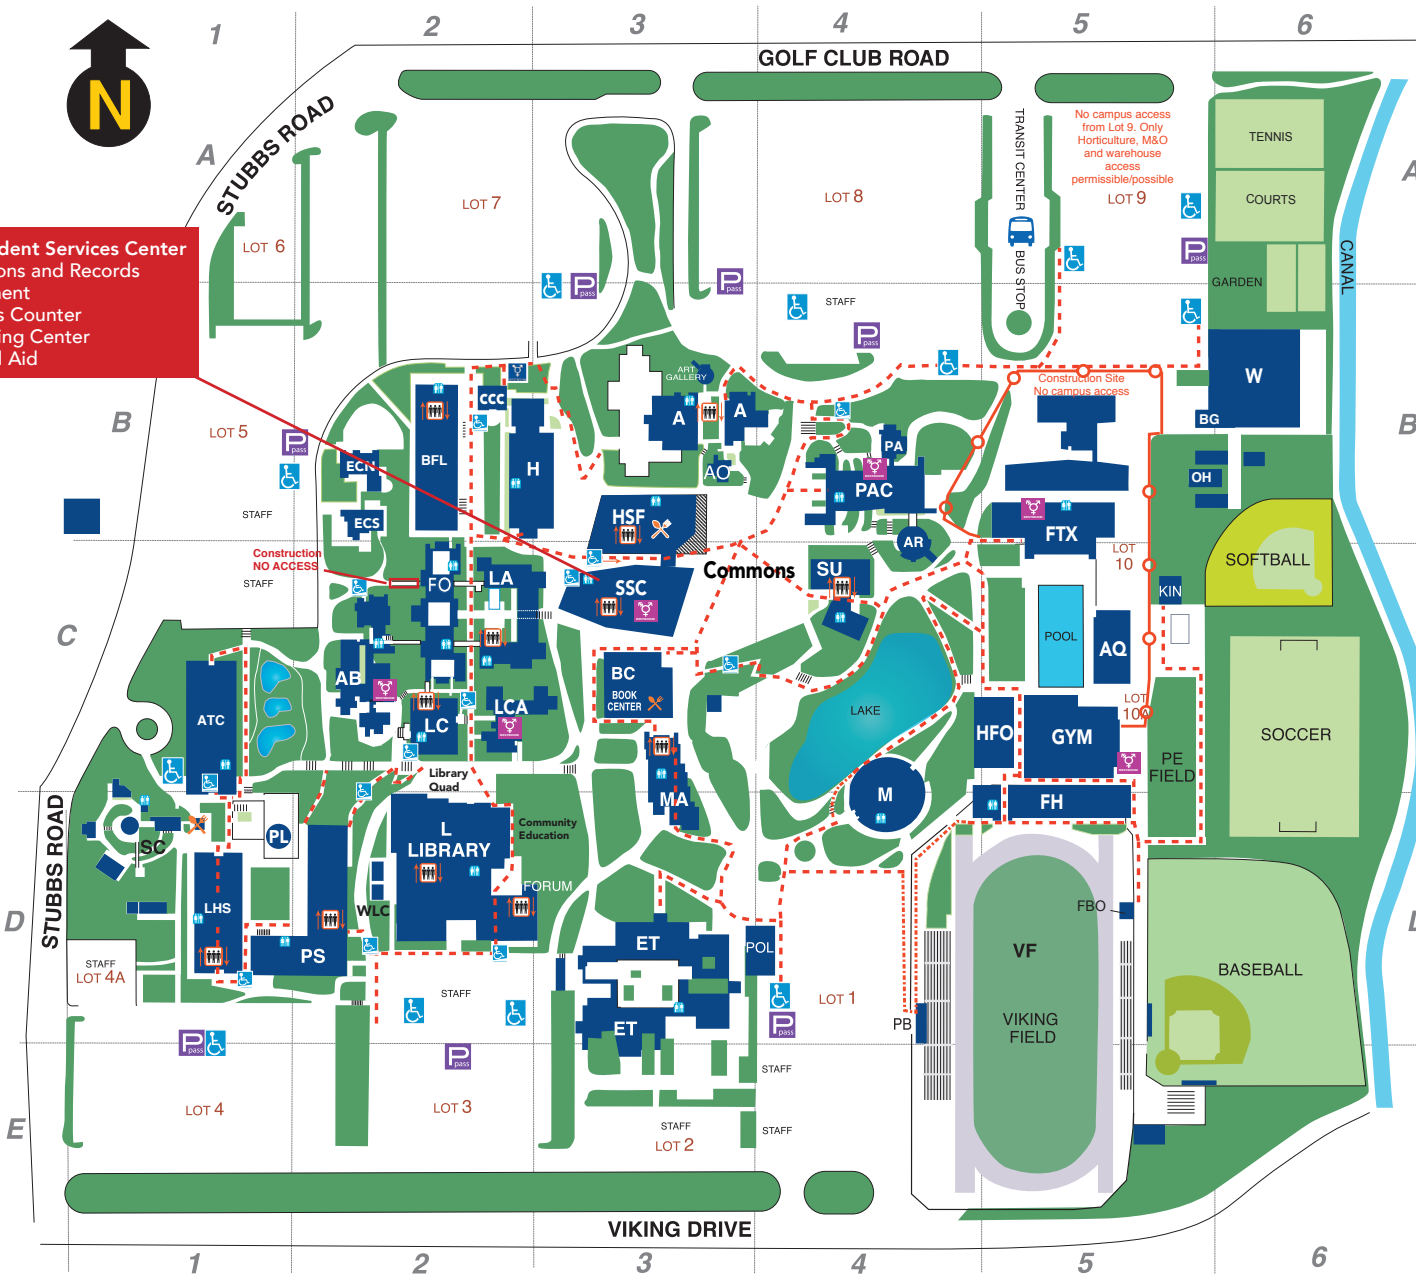

DVC PLEASANT HILL CAMPUS MAP

SSC Student Services Center
 Admissions and Records
 Assessment
 Cashier's Counter
 Counseling Center
 Financial Aid

SERVICE/PROGRAM	BLDG	GRID
Administration	AB	C2
Admissions & Records Office	SSC	C3
Aquatics	AQ	C5
Arena Theater	AR	BC4
Art Offices	AO	B3
Art/Photography Gallery	A	B3
Assessment Center	SSC	C3
Book Center	BC	C3
Business & World Language	BFL	B2
Cafeteria	HSF	B3
Career, Employment, & Transfer Services	SSC	C3
Cashier's Office	SSC	C3
College 4 Kids	L	D2
Community Conference Center	CCC	B2
Community Education	L	D2
Computer Center	L	D2
Counseling Center	SSC	C3
Culinary	HSF	B3
Dental Clinic	LHS	D1
Diablo Room	HSF	B3
Disability Support Services (DSS)	SSC	C3
Early Childhood Education North	ECN	B2
Early Childhood Education South	ECN	B2
Educational Talent Search (ETS)	SSC	C3
Engineering Technology	ET	D3
Enrollment Lab	SSC	C3
EOPS, CARE, CalWORKs	SSC	C3
Faculty Offices	FO	C2
Faculty Office Annex	FOA	D2
Field House	FH	C5
Financial Aid Office	SSC	C3
Fitness & Exercise	FTX	D2
Football Office	FBO	D5
Forum	L	D2
Garden	GARDEN	AB6
Gymnasium	GYM	C5
Health Faculty Offices	HFO	C5
Horticulture	OH	B6
Hospitality Studies & Food Court	HSF	B3
Humanities	H	B2
Human Resources	AB	C2
Instruction Office	AB	C2
International Students Services	SSC	C3
Kinesiology	KIN	C5
Learning Center	LC	C2
Learning Communities Annex	LCA	C2
Liberal Arts	LA	C2
Library	L	D2
Life Sciences	LHS	D1
Maintenance & Operations	W	B6
Mathematics	MA	C3
Math Lab	LC	C2
Men's Locker Room	ML	C5
Music	M	CD4
Norseman Restaurant	HSF	B3
Performing Arts Center	PAC	B4
Performing Arts Offices	PA	B4
Planetarium	PL	D1
Police & Safety Services	POL	D4
Pool	POOL	C5
President's Office	AB	C2
Press Box	PB	D4
Printshop	AB	C2
PUMA Center	LCA	C2
Receiving	W	B6
Scholarship Office	SSC	C3
Science & Technology	ATC	C1
Science Center	SC	D1
Student Life Office	SU	C4
Student Services Center	SSC	C3
Student Union	SU	C4
Study Abroad	FO	C2
Television Studio	ATC	C1
Tennis Courts	COURTS	A6
Tutorial Services	LC	C2
Veterans Services	LCA	C2
Viking Field/Stadium	VF	D4
Warehouse	W	B6
Welcome Services	SSC	C3
West Library Classrooms	WLC	D2
Woman's Locker Room	WL	C5
WorkAbility III Program	SSC	C3
Workforce Development	AB	C2
Year-up	ET	D3